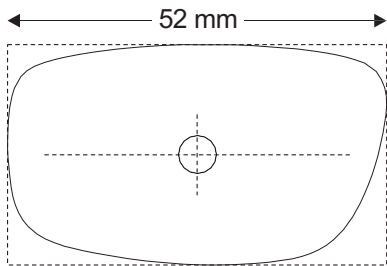

Lens Shapes - Collection Switzerland

System SF rainbow

SF rainbow / shapes Collection Switzerland

Shape 01

Boxing: 48

Shape 03

Boxing: 52

Shape 04

Boxing: 54

Shape 05

Boxing: 49,5

SF rainbow / shapes Collection Switzerland

Shape 06

Boxing: 55

Shape 07

Boxing: 56