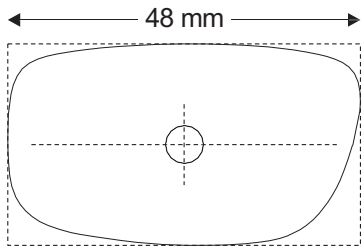

Lens Shapes - Collection Switzerland

System SF rainbow

SF rainbow / shapes Collection Switzerland

Shape 01

Boxing: 48

Shape 03

Boxing: 52

Shape 04

Boxing: 54

Shape 05

Boxing: 49,5

SF rainbow / shapes Collection Switzerland

Shape 06

Boxing: 55

Shape 07

Boxing: 56