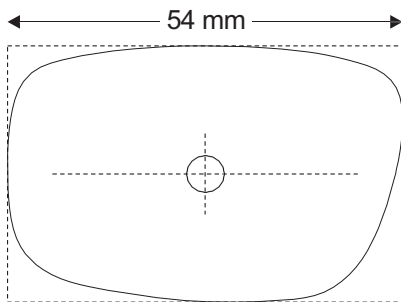

Lens Shapes - Collection Switzerland

System SF rainbow

SF rainbow / shapes Collection Switzerland

Shape 01

Boxing: 48

Shape 03

Boxing: 52

Shape 04

Boxing: 54

Shape 05

Boxing: 49,5

SF rainbow / shapes Collection Switzerland

Shape 06

Boxing: 55

Shape 07

Boxing: 56