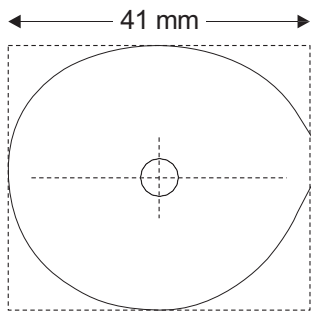

Boxing: 42 | 44 | 46
Ringsize: 36 | 38 | 40

Shape 5104

Boxing: 42 | 44 | 46
Ringsize: 36 | 38 | 40

SF loop Kid / shapes Collection Switzerland

Shape 5105

Boxing: 43 | 45 | 47
Ringsize: 36 | 38 | 40

Shape 5106

Boxing: 42 | 44 | 46
Ringsize: 36 | 38 | 40

Shape 5107

Boxing: 42 | 44 | 46
Ringsize: 36 | 38 | 40

Shape 5108

Boxing: 43 | 45 | 47
Ringsize: 36 | 38 | 40

SF loop Kid / shapes Collection Switzerland

Shape 5109

Boxing: 42 | 44 | 46
Ringsize: 36 | 38 | 40

Shape 5110

Boxing: 39 | 41 | 43
Ringsize: 36 | 38 | 40

Shape 5111

Boxing: 41 | 43 | 45
Ringsize: 36 | 38 | 40

Shape 5112

Boxing: 42 | 44 | 46
Ringsize: 36 | 38 | 40

Shape 5203

Boxing: 38 | 40
Ringsize: 34 | 36

Shape 5204

Boxing: 36 | 38
Ringsize: 34 | 36

The Boxing is rounded. Images may vary from actual product.