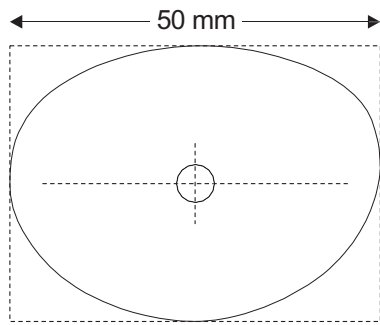

Lens Shapes - Collection Switzerland

System SF loop

SF loop / shapes Collection Switzerland

Shape 5401

Boxing: 42 | 44 | 48
Ringsize: 42 | 44 | 48

Shape 5402

Boxing: 47 | 49 | 53
Ringsize: 42 | 44 | 48

Shape 5403

Boxing: 47 | 50 | 54
Ringsize: 42 | 44 | 48

Shape 5404

Boxing: 47 | 49 | 54
Ringsize: 42 | 44 | 48

SF loop / shapes Collection Switzerland

Shape 5405

Boxing: 48 | 50 | 55
Ringsize: 42 | 44 | 48

Shape 5406

Boxing: 46 | 48 | 52
Ringsize: 42 | 44 | 48

Shape 5407

Boxing: 49 | 52 | 56
Ringsize: 42 | 44 | 48

Shape 5408

Boxing: 50 | 52 | 57
Ringsize: 42 | 44 | 48

SF loop / shapes Collection Switzerland

Shape 5409

Boxing: 45 | 47 | 52
Ringsize: 42 | 44 | 48

Shape 5410

Shape 5203

Boxing: 38 | 40
Ringsize: 34 | 36

Shape 5204

Boxing: 36 | 38
Ringsize: 34 | 36

The Boxing is rounded. Images may vary from actual product.