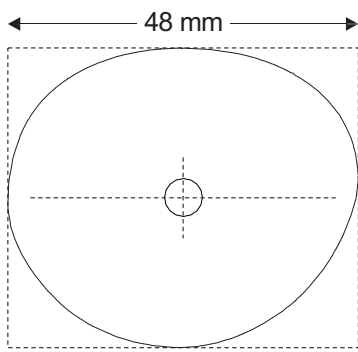

Lens Shapes - Collection Switzerland

System SF loop

SF loop / shapes Collection Switzerland

Shape 5401

Boxing: 42 | 44 | 48
Ringsize: 42 | 44 | 48

Shape 5402

Boxing: 47 | 49 | 53
Ringsize: 42 | 44 | 48

Shape 5403

Boxing: 47 | 50 | 54
Ringsize: 42 | 44 | 48

Shape 5404

Boxing: 47 | 49 | 54
Ringsize: 42 | 44 | 48

SF loop / shapes Collection Switzerland

Shape 5405

Boxing: 48 | 50 | 55
Ringsize: 42 | 44 | 48

Shape 5406

Boxing: 46 | 48 | 52
Ringsize: 42 | 44 | 48

Shape 5407

Boxing: 49 | 52 | 56
Ringsize: 42 | 44 | 48

Shape 5408

Boxing: 50 | 52 | 57
Ringsize: 42 | 44 | 48

SF loop / shapes Collection Switzerland

Shape 5409

Boxing: 45 | 47 | 52
Ringsize: 42 | 44 | 48

Shape 5410

Shape 5203

Boxing: 38 | 40
Ringsize: 34 | 36

Shape 5204

Boxing: 36 | 38
Ringsize: 34 | 36

The Boxing is rounded. Images may vary from actual product.