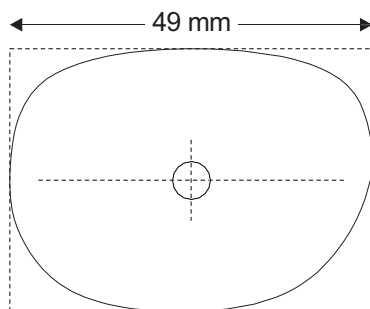

Lens Shapes - Collection Switzerland

System SF loop

SF loop / shapes Collection Switzerland

Shape 5401

Boxing: 42 | 44 | 48
Ringsize: 42 | 44 | 48

Shape 5402

Boxing: 47 | 49 | 53
Ringsize: 42 | 44 | 48

Shape 5403

Boxing: 47 | 50 | 54
Ringsize: 42 | 44 | 48

Shape 5404

Boxing: 47 | 49 | 54
Ringsize: 42 | 44 | 48

SF loop / shapes Collection Switzerland

Shape 5405

Boxing: 48 | 50 | 55
Ringsize: 42 | 44 | 48

Shape 5406

Boxing: 46 | 48 | 52
Ringsize: 42 | 44 | 48

Shape 5407

Boxing: 49 | 52 | 56
Ringsize: 42 | 44 | 48

Shape 5408

Boxing: 50 | 52 | 57
Ringsize: 42 | 44 | 48

SF loop / shapes Collection Switzerland

Shape 5409

Boxing: 45 | 47 | 52
Ringsize: 42 | 44 | 48

Shape 5410

Shape 5203

Boxing: 38 | 40
Ringsize: 34 | 36

Shape 5204

Boxing: 36 | 38
Ringsize: 34 | 36

The Boxing is rounded. Images may vary from actual product.