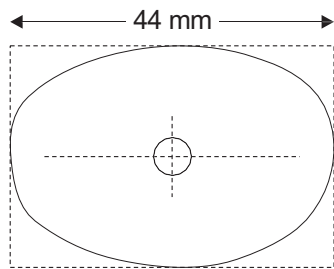

Boxing: 47 | 50 | 54
Ringsize: 42 | 44 | 48

Shape 5404

Boxing: 47 | 49 | 54
Ringsize: 42 | 44 | 48

SF loop / shapes Collection Switzerland

Shape 5405

Boxing: 48 | 50 | 55
Ringsize: 42 | 44 | 48

Shape 5406

Boxing: 46 | 48 | 52
Ringsize: 42 | 44 | 48

Shape 5407

Boxing: 49 | 52 | 56
Ringsize: 42 | 44 | 48

Shape 5408

Boxing: 50 | 52 | 57
Ringsize: 42 | 44 | 48

SF loop / shapes Collection Switzerland

Shape 5409

Boxing: 45 | 47 | 52
Ringsize: 42 | 44 | 48

Shape 5410

Boxing: 49 | 51 | 56
Ringsize: 42 | 44 | 48

SF loop Kid / shapes Collection Switzerland

Shape 5101

Boxing: 42 | 44 | 46
Ringsize: 36 | 38 | 40

Shape 5102

Boxing: 43 | 45 | 47
Ringsize: 36 | 38 | 40

Shape 5103

Shape 5203

Boxing: 38 | 40
Ringsize: 34 | 36

Shape 5204

Boxing: 36 | 38
Ringsize: 34 | 36

The Boxing is rounded. Images may vary from actual product.