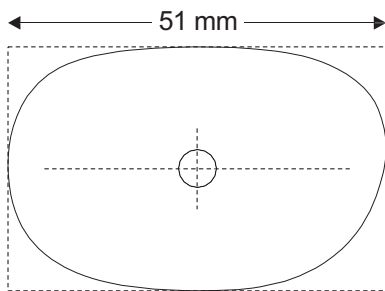

Boxing: 47 | 50 | 54
Ringsize: 42 | 44 | 48

Shape 5404

Boxing: 47 | 49 | 54
Ringsize: 42 | 44 | 48

SF loop / shapes Collection Switzerland

Shape 5405

Boxing: 48 | 50 | 55
Ringsize: 42 | 44 | 48

Shape 5406

Boxing: 46 | 48 | 52
Ringsize: 42 | 44 | 48

Shape 5407

Boxing: 49 | 52 | 56
Ringsize: 42 | 44 | 48

Shape 5408

Boxing: 50 | 52 | 57
Ringsize: 42 | 44 | 48

SF loop / shapes Collection Switzerland

Shape 5409

Boxing: 45 | 47 | 52
Ringsize: 42 | 44 | 48

Shape 5410

Boxing: 49 | 51 | 56
Ringsize: 42 | 44 | 48

SF loop Kid / shapes Collection Switzerland

Shape 5101

Boxing: 42 | 44 | 46
Ringsize: 36 | 38 | 40

Shape 5102

Boxing: 43 | 45 | 47
Ringsize: 36 | 38 | 40

Shape 5103

Shape 5203

Boxing: 38 | 40
Ringsize: 34 | 36

Shape 5204

Boxing: 36 | 38
Ringsize: 34 | 36

The Boxing is rounded. Images may vary from actual product.