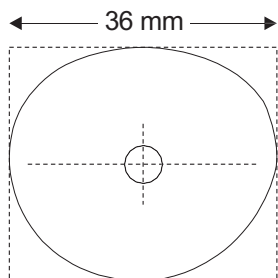

Boxing: 42 | 44 | 46
Ringsize: 36 | 38 | 40

Shape 5107

Boxing: 42 | 44 | 46
Ringsize: 36 | 38 | 40

Shape 5108

Boxing: 43 | 45 | 47
Ringsize: 36 | 38 | 40

SF loop Kid / shapes Collection Switzerland

Shape 5109

Boxing: 42 | 44 | 46
Ringsize: 36 | 38 | 40

Shape 5110

Boxing: 39 | 41 | 43
Ringsize: 36 | 38 | 40

Shape 5111

Boxing: 41 | 43 | 45
Ringsize: 36 | 38 | 40

Shape 5112

Boxing: 42 | 44 | 46
Ringsize: 36 | 38 | 40

SF loop Kid / shapes Collection Switzerland

Shape 5113

Boxing: 36 | 38 | 40
Ringsize: 36 | 38 | 40

SF loop Baby / shapes Collection Switzerland

Shape 5201

Boxing: 34 | 36
Ringsize: 34 | 36

Shape 5202

Boxing: 39 | 41
Ringsize: 34 | 36

Shape 5203

Boxing: 38 | 40
Ringsize: 34 | 36

Shape 5204

Boxing: 36 | 38
Ringsize: 34 | 36

The Boxing is rounded. Images may vary from actual product.