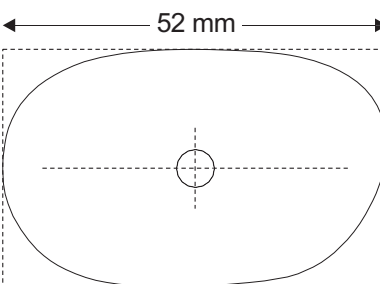

Lens Shapes - Collection Switzerland

System SF loop

SF loop / shapes Collection Switzerland

Shape 5401

Boxing: 42 | 44 | 48
Ringsize: 42 | 44 | 48

Shape 5402

Boxing: 47 | 49 | 53
Ringsize: 42 | 44 | 48

Shape 5403

Boxing: 47 | 50 | 54
Ringsize: 42 | 44 | 48

Shape 5404

Boxing: 47 | 49 | 54
Ringsize: 42 | 44 | 48

SF loop / shapes Collection Switzerland

Shape 5405

Boxing: 48 | 50 | 55
Ringsize: 42 | 44 | 48

Shape 5406

Boxing: 46 | 48 | 52
Ringsize: 42 | 44 | 48

Shape 5407

Boxing: 49 | 52 | 56
Ringsize: 42 | 44 | 48

Shape 5408

Boxing: 50 | 52 | 57
Ringsize: 42 | 44 | 48

SF loop / shapes Collection Switzerland

Shape 5409

Boxing: 45 | 47 | 52
Ringsize: 42 | 44 | 48

Shape 5410

Shape 5203

Boxing: 38 | 40
Ringsize: 34 | 36

Shape 5204

Boxing: 36 | 38
Ringsize: 34 | 36

The Boxing is rounded. Images may vary from actual product.