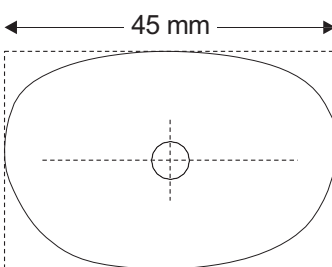

Boxing: 49 | 51 | 56
Ringsize: 42 | 44 | 48

SF loop Kid / shapes Collection Switzerland

Shape 5101

Boxing: 42 | 44 | 46
Ringsize: 36 | 38 | 40

Shape 5102

Boxing: 43 | 45 | 47
Ringsize: 36 | 38 | 40

Shape 5103

Boxing: 42 | 44 | 46
Ringsize: 36 | 38 | 40

Shape 5104

Boxing: 42 | 44 | 46
Ringsize: 36 | 38 | 40

SF loop Kid / shapes Collection Switzerland

Shape 5105

Boxing: 43 | 45 | 47
Ringsize: 36 | 38 | 40

Shape 5106

Boxing: 42 | 44 | 46
Ringsize: 36 | 38 | 40

Shape 5107

Boxing: 42 | 44 | 46
Ringsize: 36 | 38 | 40

Shape 5108

Boxing: 43 | 45 | 47
Ringsize: 36 | 38 | 40

SF loop Kid / shapes Collection Switzerland

Shape 5109

Shape 5203

Boxing: 38 | 40
Ringsize: 34 | 36

Shape 5204

Boxing: 36 | 38
Ringsize: 34 | 36

The Boxing is rounded. Images may vary from actual product.