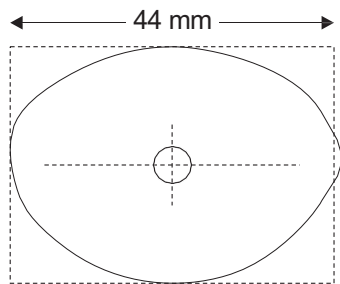

Shape 5407

Boxing: 49 | 52 | 56
Ringsize: 42 | 44 | 48

Shape 5408

Boxing: 50 | 52 | 57
Ringsize: 42 | 44 | 48

SF loop / shapes Collection Switzerland

Shape 5409

Boxing: 45 | 47 | 52
Ringsize: 42 | 44 | 48

Shape 5410

Boxing: 49 | 51 | 56
Ringsize: 42 | 44 | 48

SF loop Kid / shapes Collection Switzerland

Shape 5101

Boxing: 42 | 44 | 46
Ringsize: 36 | 38 | 40

Shape 5102

Boxing: 43 | 45 | 47
Ringsize: 36 | 38 | 40

Shape 5103

Boxing: 42 | 44 | 46
Ringsize: 36 | 38 | 40

Shape 5104

Boxing: 42 | 44 | 46
Ringsize: 36 | 38 | 40

SF loop Kid / shapes Collection Switzerland

Shape 5105

Boxing: 43 | 45 | 47
Ringsize: 36 | 38 | 40

Shape 5106

Shape 5203

Boxing: 38 | 40
Ringsize: 34 | 36

Shape 5204

Boxing: 36 | 38
Ringsize: 34 | 36

The Boxing is rounded. Images may vary from actual product.