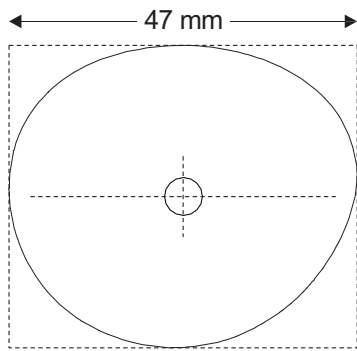

Boxing: 47 | 50 | 54
Ringsize: 42 | 44 | 48

Shape 5404

Boxing: 47 | 49 | 54
Ringsize: 42 | 44 | 48

SF loop / shapes Collection Switzerland

Shape 5405

Boxing: 48 | 50 | 55
Ringsize: 42 | 44 | 48

Shape 5406

Boxing: 46 | 48 | 52
Ringsize: 42 | 44 | 48

Shape 5407

Boxing: 49 | 52 | 56
Ringsize: 42 | 44 | 48

Shape 5408

Boxing: 50 | 52 | 57
Ringsize: 42 | 44 | 48

SF loop / shapes Collection Switzerland

Shape 5409

Boxing: 45 | 47 | 52
Ringsize: 42 | 44 | 48

Shape 5410

Boxing: 49 | 51 | 56
Ringsize: 42 | 44 | 48

SF loop Kid / shapes Collection Switzerland

Shape 5101

Boxing: 42 | 44 | 46
Ringsize: 36 | 38 | 40

Shape 5102

Boxing: 43 | 45 | 47
Ringsize: 36 | 38 | 40

Shape 5103

Shape 5203

Boxing: 38 | 40
Ringsize: 34 | 36

Shape 5204

Boxing: 36 | 38
Ringsize: 34 | 36

The Boxing is rounded. Images may vary from actual product.