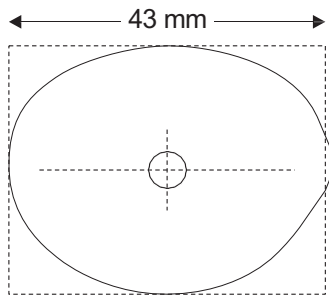

Boxing: 42 | 44 | 46
Ringsize: 36 | 38 | 40

Shape 5104

Boxing: 42 | 44 | 46
Ringsize: 36 | 38 | 40

SF loop Kid / shapes Collection Switzerland

Shape 5105

Boxing: 43 | 45 | 47
Ringsize: 36 | 38 | 40

Shape 5106

Boxing: 42 | 44 | 46
Ringsize: 36 | 38 | 40

Shape 5107

Boxing: 42 | 44 | 46
Ringsize: 36 | 38 | 40

Shape 5108

Boxing: 43 | 45 | 47
Ringsize: 36 | 38 | 40

SF loop Kid / shapes Collection Switzerland

Shape 5109

Boxing: 42 | 44 | 46
Ringsize: 36 | 38 | 40

Shape 5110

Boxing: 39 | 41 | 43
Ringsize: 36 | 38 | 40

Shape 5111

Boxing: 41 | 43 | 45
Ringsize: 36 | 38 | 40

Shape 5112

Boxing: 42 | 44 | 46
Ringsize: 36 | 38 | 40

Shape 5203

Boxing: 38 | 40
Ringsize: 34 | 36

Shape 5204

Boxing: 36 | 38
Ringsize: 34 | 36

The Boxing is rounded. Images may vary from actual product.