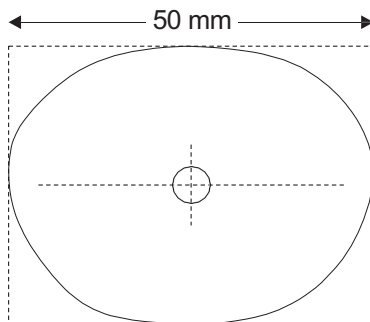

Lens Shapes - Collection Switzerland

System SF loop

SF loop / shapes Collection Switzerland

Shape 5401

Boxing: 42 | 44 | 48
Ringsize: 42 | 44 | 48

Shape 5402

Boxing: 47 | 49 | 53
Ringsize: 42 | 44 | 48

Shape 5403

Boxing: 47 | 50 | 54
Ringsize: 42 | 44 | 48

Shape 5404

Boxing: 47 | 49 | 54
Ringsize: 42 | 44 | 48

SF loop / shapes Collection Switzerland

Shape 5405

Boxing: 48 | 50 | 55
Ringsize: 42 | 44 | 48

Shape 5406

Boxing: 46 | 48 | 52
Ringsize: 42 | 44 | 48

Shape 5203

Boxing: 38 | 40
Ringsize: 34 | 36

Shape 5204

Boxing: 36 | 38
Ringsize: 34 | 36

The Boxing is rounded. Images may vary from actual product.