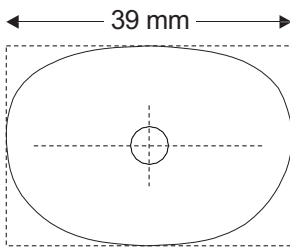

Boxing: 42 | 44 | 46
Ringsize: 36 | 38 | 40

Shape 5107

Boxing: 42 | 44 | 46
Ringsize: 36 | 38 | 40

Shape 5108

Boxing: 43 | 45 | 47
Ringsize: 36 | 38 | 40

SF loop Kid / shapes Collection Switzerland

Shape 5109

Boxing: 42 | 44 | 46
Ringsize: 36 | 38 | 40

Shape 5110

Boxing: 39 | 41 | 43
Ringsize: 36 | 38 | 40

Shape 5111

Boxing: 41 | 43 | 45
Ringsize: 36 | 38 | 40

Shape 5112

Boxing: 42 | 44 | 46
Ringsize: 36 | 38 | 40

SF loop Kid / shapes Collection Switzerland

Shape 5113

Boxing: 36 | 38 | 40
Ringsize: 36 | 38 | 40

SF loop Baby / shapes Collection Switzerland

Shape 5201

Boxing: 34 | 36
Ringsize: 34 | 36

Shape 5202

Boxing: 39 | 41
Ringsize: 34 | 36

Shape 5203

Boxing: 38 | 40
Ringsize: 34 | 36

Shape 5204

Boxing: 36 | 38
Ringsize: 34 | 36

The Boxing is rounded. Images may vary from actual product.