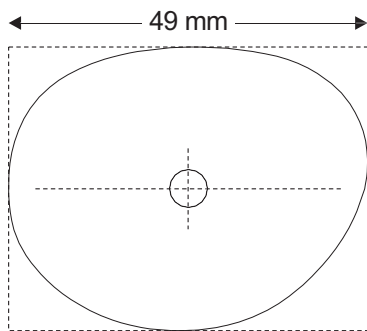

Lens Shapes - Collection Switzerland

System SF loop

SF loop / shapes Collection Switzerland

Shape 5401

Boxing: 42 | 44 | 48
Ringsize: 42 | 44 | 48

Shape 5402

Boxing: 47 | 49 | 53
Ringsize: 42 | 44 | 48

Shape 5403

Boxing: 47 | 50 | 54
Ringsize: 42 | 44 | 48

Shape 5404

Boxing: 47 | 49 | 54
Ringsize: 42 | 44 | 48

SF loop / shapes Collection Switzerland

Shape 5405

Boxing: 48 | 50 | 55
Ringsize: 42 | 44 | 48

Shape 5406

Boxing: 46 | 48 | 52
Ringsize: 42 | 44 | 48

Shape 5203

Boxing: 38 | 40
Ringsize: 34 | 36

Shape 5204

Boxing: 36 | 38
Ringsize: 34 | 36

The Boxing is rounded. Images may vary from actual product.