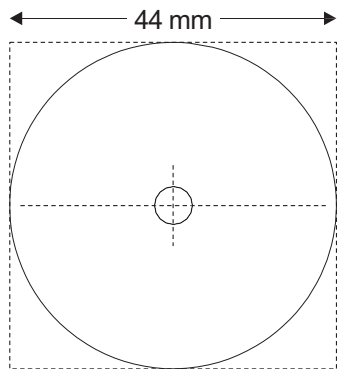

Lens Shapes - Collection Switzerland

System SF loop

SF loop / shapes Collection Switzerland

Shape 5401

Boxing: 42 | 44 | 48
Ringsize: 42 | 44 | 48

Shape 5402

Boxing: 47 | 49 | 53
Ringsize: 42 | 44 | 48

Shape 5403

Boxing: 47 | 50 | 54
Ringsize: 42 | 44 | 48

Shape 5404

Boxing: 47 | 49 | 54
Ringsize: 42 | 44 | 48

SF loop / shapes Collection Switzerland

Shape 5405

Boxing: 48 | 50 | 55
Ringsize: 42 | 44 | 48

Shape 5406

Boxing: 46 | 48 | 52
Ringsize: 42 | 44 | 48

Shape 5203

Boxing: 38 | 40
Ringsize: 34 | 36

Shape 5204

Boxing: 36 | 38
Ringsize: 34 | 36

The Boxing is rounded. Images may vary from actual product.