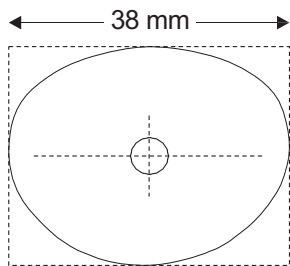

Boxing: 42 | 44 | 46
Ringsize: 36 | 38 | 40

Shape 5107

Boxing: 42 | 44 | 46
Ringsize: 36 | 38 | 40

Shape 5108

Boxing: 43 | 45 | 47
Ringsize: 36 | 38 | 40

SF loop Kid / shapes Collection Switzerland

Shape 5109

Boxing: 42 | 44 | 46
Ringsize: 36 | 38 | 40

Shape 5110

Boxing: 39 | 41 | 43
Ringsize: 36 | 38 | 40

Shape 5111

Boxing: 41 | 43 | 45
Ringsize: 36 | 38 | 40

Shape 5112

Boxing: 42 | 44 | 46
Ringsize: 36 | 38 | 40

SF loop Kid / shapes Collection Switzerland

Shape 5113

Boxing: 36 | 38 | 40
Ringsize: 36 | 38 | 40

SF loop Baby / shapes Collection Switzerland

Shape 5201

Boxing: 34 | 36
Ringsize: 34 | 36

Shape 5202

Boxing: 39 | 41
Ringsize: 34 | 36

Shape 5203

Boxing: 38 | 40
Ringsize: 34 | 36

Shape 5204

Boxing: 36 | 38
Ringsize: 34 | 36

The Boxing is rounded. Images may vary from actual product.