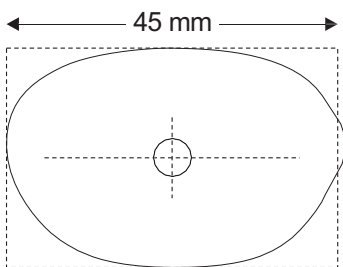

Shape 5407

Boxing: 49 | 52 | 56
Ringsize: 42 | 44 | 48

Shape 5408

Boxing: 50 | 52 | 57
Ringsize: 42 | 44 | 48

SF loop / shapes Collection Switzerland

Shape 5409

Boxing: 45 | 47 | 52
Ringsize: 42 | 44 | 48

Shape 5410

Boxing: 49 | 51 | 56
Ringsize: 42 | 44 | 48

SF loop Kid / shapes Collection Switzerland

Shape 5101

Boxing: 42 | 44 | 46
Ringsize: 36 | 38 | 40

Shape 5102

Boxing: 43 | 45 | 47
Ringsize: 36 | 38 | 40

Shape 5103

Boxing: 42 | 44 | 46
Ringsize: 36 | 38 | 40

Shape 5104

Boxing: 42 | 44 | 46
Ringsize: 36 | 38 | 40

SF loop Kid / shapes Collection Switzerland

Shape 5105

Boxing: 43 | 45 | 47
Ringsize: 36 | 38 | 40

Shape 5106

Shape 5203

Boxing: 38 | 40
Ringsize: 34 | 36

Shape 5204

Boxing: 36 | 38
Ringsize: 34 | 36

The Boxing is rounded. Images may vary from actual product.