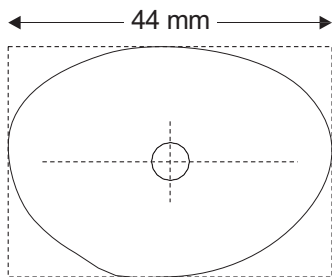

Boxing: 49 | 51 | 56
Ringsize: 42 | 44 | 48

SF loop Kid / shapes Collection Switzerland

Shape 5101

Boxing: 42 | 44 | 46
Ringsize: 36 | 38 | 40

Shape 5102

Boxing: 43 | 45 | 47
Ringsize: 36 | 38 | 40

Shape 5103

Boxing: 42 | 44 | 46
Ringsize: 36 | 38 | 40

Shape 5104

Boxing: 42 | 44 | 46
Ringsize: 36 | 38 | 40

SF loop Kid / shapes Collection Switzerland

Shape 5105

Boxing: 43 | 45 | 47
Ringsize: 36 | 38 | 40

Shape 5106

Boxing: 42 | 44 | 46
Ringsize: 36 | 38 | 40

Shape 5107

Boxing: 42 | 44 | 46
Ringsize: 36 | 38 | 40

Shape 5108

Boxing: 43 | 45 | 47
Ringsize: 36 | 38 | 40

SF loop Kid / shapes Collection Switzerland

Shape 5109

Shape 5203

Boxing: 38 | 40
Ringsize: 34 | 36

Shape 5204

Boxing: 36 | 38
Ringsize: 34 | 36

The Boxing is rounded. Images may vary from actual product.