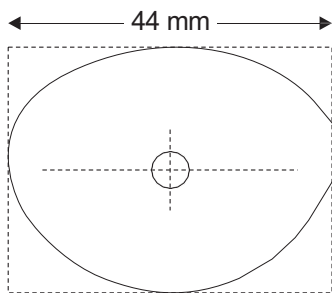

Boxing: 49 | 51 | 56
Ringsize: 42 | 44 | 48

SF loop Kid / shapes Collection Switzerland

Shape 5101

Boxing: 42 | 44 | 46
Ringsize: 36 | 38 | 40

Shape 5102

Boxing: 43 | 45 | 47
Ringsize: 36 | 38 | 40

Shape 5103

Boxing: 42 | 44 | 46
Ringsize: 36 | 38 | 40

Shape 5104

Boxing: 42 | 44 | 46
Ringsize: 36 | 38 | 40

SF loop Kid / shapes Collection Switzerland

Shape 5105

Boxing: 43 | 45 | 47
Ringsize: 36 | 38 | 40

Shape 5106

Boxing: 42 | 44 | 46
Ringsize: 36 | 38 | 40

Shape 5107

Boxing: 42 | 44 | 46
Ringsize: 36 | 38 | 40

Shape 5108

Boxing: 43 | 45 | 47
Ringsize: 36 | 38 | 40

SF loop Kid / shapes Collection Switzerland

Shape 5109

Shape 5203

Boxing: 38 | 40
Ringsize: 34 | 36

Shape 5204

Boxing: 36 | 38
Ringsize: 34 | 36

The Boxing is rounded. Images may vary from actual product.