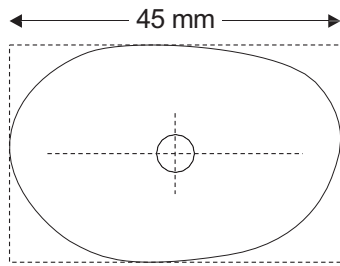

Boxing: 49 | 51 | 56
Ringsize: 42 | 44 | 48

SF loop Kid / shapes Collection Switzerland

Shape 5101

Boxing: 42 | 44 | 46
Ringsize: 36 | 38 | 40

Shape 5102

Boxing: 43 | 45 | 47
Ringsize: 36 | 38 | 40

Shape 5103

Boxing: 42 | 44 | 46
Ringsize: 36 | 38 | 40

Shape 5104

Boxing: 42 | 44 | 46
Ringsize: 36 | 38 | 40

SF loop Kid / shapes Collection Switzerland

Shape 5105

Boxing: 43 | 45 | 47
Ringsize: 36 | 38 | 40

Shape 5106

Boxing: 42 | 44 | 46
Ringsize: 36 | 38 | 40

Shape 5107

Boxing: 42 | 44 | 46
Ringsize: 36 | 38 | 40

Shape 5108

Boxing: 43 | 45 | 47
Ringsize: 36 | 38 | 40

SF loop Kid / shapes Collection Switzerland

Shape 5109

Shape 5203

Boxing: 38 | 40
Ringsize: 34 | 36

Shape 5204

Boxing: 36 | 38
Ringsize: 34 | 36

The Boxing is rounded. Images may vary from actual product.