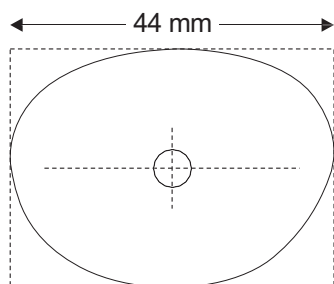

Shape 5407

Boxing: 49 | 52 | 56
Ringsize: 42 | 44 | 48

Shape 5408

Boxing: 50 | 52 | 57
Ringsize: 42 | 44 | 48

SF loop / shapes Collection Switzerland

Shape 5409

Boxing: 45 | 47 | 52
Ringsize: 42 | 44 | 48

Shape 5410

Boxing: 49 | 51 | 56
Ringsize: 42 | 44 | 48

SF loop Kid / shapes Collection Switzerland

Shape 5101

Boxing: 42 | 44 | 46
Ringsize: 36 | 38 | 40

Shape 5102

Boxing: 43 | 45 | 47
Ringsize: 36 | 38 | 40

Shape 5103

Boxing: 42 | 44 | 46
Ringsize: 36 | 38 | 40

Shape 5104

Boxing: 42 | 44 | 46
Ringsize: 36 | 38 | 40

SF loop Kid / shapes Collection Switzerland

Shape 5105

Boxing: 43 | 45 | 47
Ringsize: 36 | 38 | 40

Shape 5106

Shape 5203

Boxing: 38 | 40
Ringsize: 34 | 36

Shape 5204

Boxing: 36 | 38
Ringsize: 34 | 36

The Boxing is rounded. Images may vary from actual product.