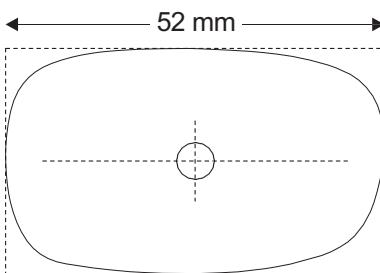

Lens Shapes - Collection Switzerland

System SF loop

SF loop / shapes Collection Switzerland

Shape 5401

Boxing: 42 | 44 | 48
Ringsize: 42 | 44 | 48

Shape 5402

Boxing: 47 | 49 | 53
Ringsize: 42 | 44 | 48

Shape 5403

Boxing: 47 | 50 | 54
Ringsize: 42 | 44 | 48

Shape 5404

Boxing: 47 | 49 | 54
Ringsize: 42 | 44 | 48

SF loop / shapes Collection Switzerland

Shape 5405

Boxing: 48 | 50 | 55
Ringsize: 42 | 44 | 48

Shape 5406

Boxing: 46 | 48 | 52
Ringsize: 42 | 44 | 48

Shape 5407

Boxing: 49 | 52 | 56
Ringsize: 42 | 44 | 48

Shape 5408

Boxing: 50 | 52 | 57
Ringsize: 42 | 44 | 48

SF loop / shapes Collection Switzerland

Shape 5409

Boxing: 45 | 47 | 52
Ringsize: 42 | 44 | 48

Shape 5410

Shape 5203

Boxing: 38 | 40
Ringsize: 34 | 36

Shape 5204

Boxing: 36 | 38
Ringsize: 34 | 36

The Boxing is rounded. Images may vary from actual product.