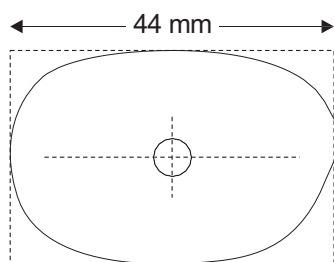

Boxing: 42 | 44 | 46
Ringsize: 36 | 38 | 40

Shape 5107

Boxing: 42 | 44 | 46
Ringsize: 36 | 38 | 40

Shape 5108

Boxing: 43 | 45 | 47
Ringsize: 36 | 38 | 40

SF loop Kid / shapes Collection Switzerland

Shape 5109

Boxing: 42 | 44 | 46
Ringsize: 36 | 38 | 40

Shape 5110

Boxing: 39 | 41 | 43
Ringsize: 36 | 38 | 40

Shape 5111

Boxing: 41 | 43 | 45
Ringsize: 36 | 38 | 40

Shape 5112

Boxing: 42 | 44 | 46
Ringsize: 36 | 38 | 40

SF loop Kid / shapes Collection Switzerland

Shape 5113

Boxing: 36 | 38 | 40
Ringsize: 36 | 38 | 40

SF loop Baby / shapes Collection Switzerland

Shape 5201

Boxing: 34 | 36
Ringsize: 34 | 36

Shape 5202

Boxing: 39 | 41
Ringsize: 34 | 36

Shape 5203

Boxing: 38 | 40
Ringsize: 34 | 36

Shape 5204

Boxing: 36 | 38
Ringsize: 34 | 36

The Boxing is rounded. Images may vary from actual product.