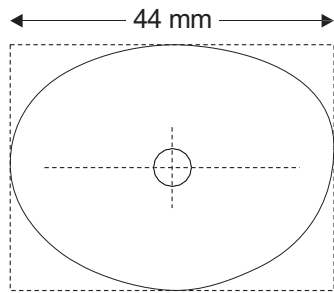

Boxing: 42 | 44 | 46
Ringsize: 36 | 38 | 40

Shape 5104

Boxing: 42 | 44 | 46
Ringsize: 36 | 38 | 40

SF loop Kid / shapes Collection Switzerland

Shape 5105

Boxing: 43 | 45 | 47
Ringsize: 36 | 38 | 40

Shape 5106

Boxing: 42 | 44 | 46
Ringsize: 36 | 38 | 40

Shape 5107

Boxing: 42 | 44 | 46
Ringsize: 36 | 38 | 40

Shape 5108

Boxing: 43 | 45 | 47
Ringsize: 36 | 38 | 40

SF loop Kid / shapes Collection Switzerland

Shape 5109

Boxing: 42 | 44 | 46
Ringsize: 36 | 38 | 40

Shape 5110

Boxing: 39 | 41 | 43
Ringsize: 36 | 38 | 40

Shape 5111

Boxing: 41 | 43 | 45
Ringsize: 36 | 38 | 40

Shape 5112

Boxing: 42 | 44 | 46
Ringsize: 36 | 38 | 40

Shape 5203

Boxing: 38 | 40
Ringsize: 34 | 36

Shape 5204

Boxing: 36 | 38
Ringsize: 34 | 36

The Boxing is rounded. Images may vary from actual product.