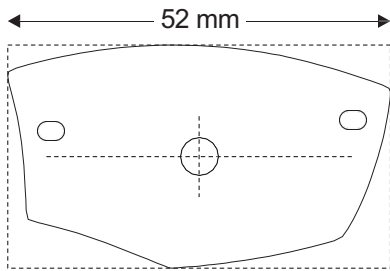

Lens Shapes - Collection Switzerland

System SF classic

SF classic / shapes Collection Switzerland

Shape 2101

Boxing: 50 | 52 | 54

Shape 2102

Boxing: 50 | 52 | 54

Shape 2103

Boxing: 48 | 50 | 52

Shape 2104

Boxing: 48 | 50 | 52

SF classic / shapes Collection Switzerland

Shape 2105

Boxing: 50 | 52 | 54

Shape 2106

Boxing: 50 | 52 | 54