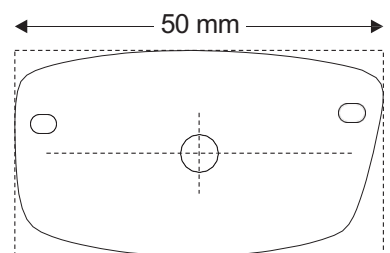

Lens Shapes - Collection Switzerland

System SF classic

SF classic / shapes Collection Switzerland

Shape 2101

Boxing: 50 | 52 | 54

Shape 2102

Boxing: 50 | 52 | 54

Shape 2103

Boxing: 48 | 50 | 52

Shape 2104

Boxing: 48 | 50 | 52

SF classic / shapes Collection Switzerland

Shape 2105

Boxing: 50 | 52 | 54

Shape 2106

Boxing: 50 | 52 | 54