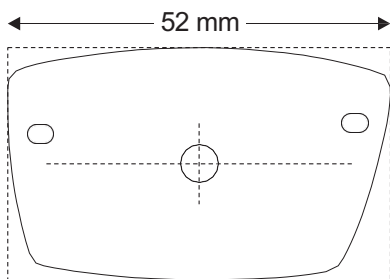

Lens Shapes - Collection Switzerland

System SF classic

SF classic / shapes Collection Switzerland

Shape 2101

Boxing: 50 | 52 | 54

Shape 2102

Boxing: 50 | 52 | 54

Shape 2103

Boxing: 48 | 50 | 52

Shape 2104

Boxing: 48 | 50 | 52

SF classic / shapes Collection Switzerland

Shape 2105

Boxing: 50 | 52 | 54

Shape 2106

Boxing: 50 | 52 | 54