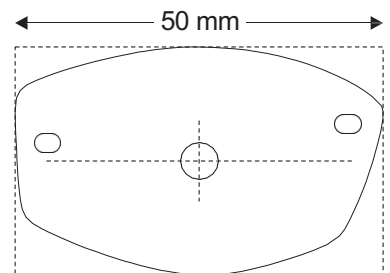

Lens Shapes - Collection Switzerland

System SF classic

SF classic / shapes Collection Switzerland

Shape 2101

Boxing: 50 | 52 | 54

Shape 2102

Boxing: 50 | 52 | 54

Shape 2103

Boxing: 48 | 50 | 52

Shape 2104

Boxing: 48 | 50 | 52

SF classic / shapes Collection Switzerland

Shape 2105

Boxing: 50 | 52 | 54

Shape 2106

Boxing: 50 | 52 | 54